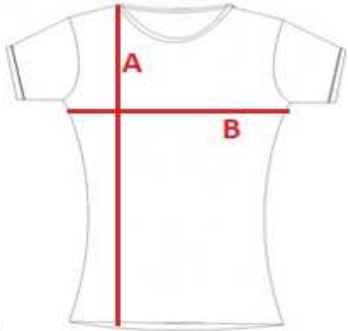

## Ladies' t-shirt stripes

cm	S	M	L	XL
A	62	64,5	67	69
B	41	45	49	55

Orientation sizes of the product.